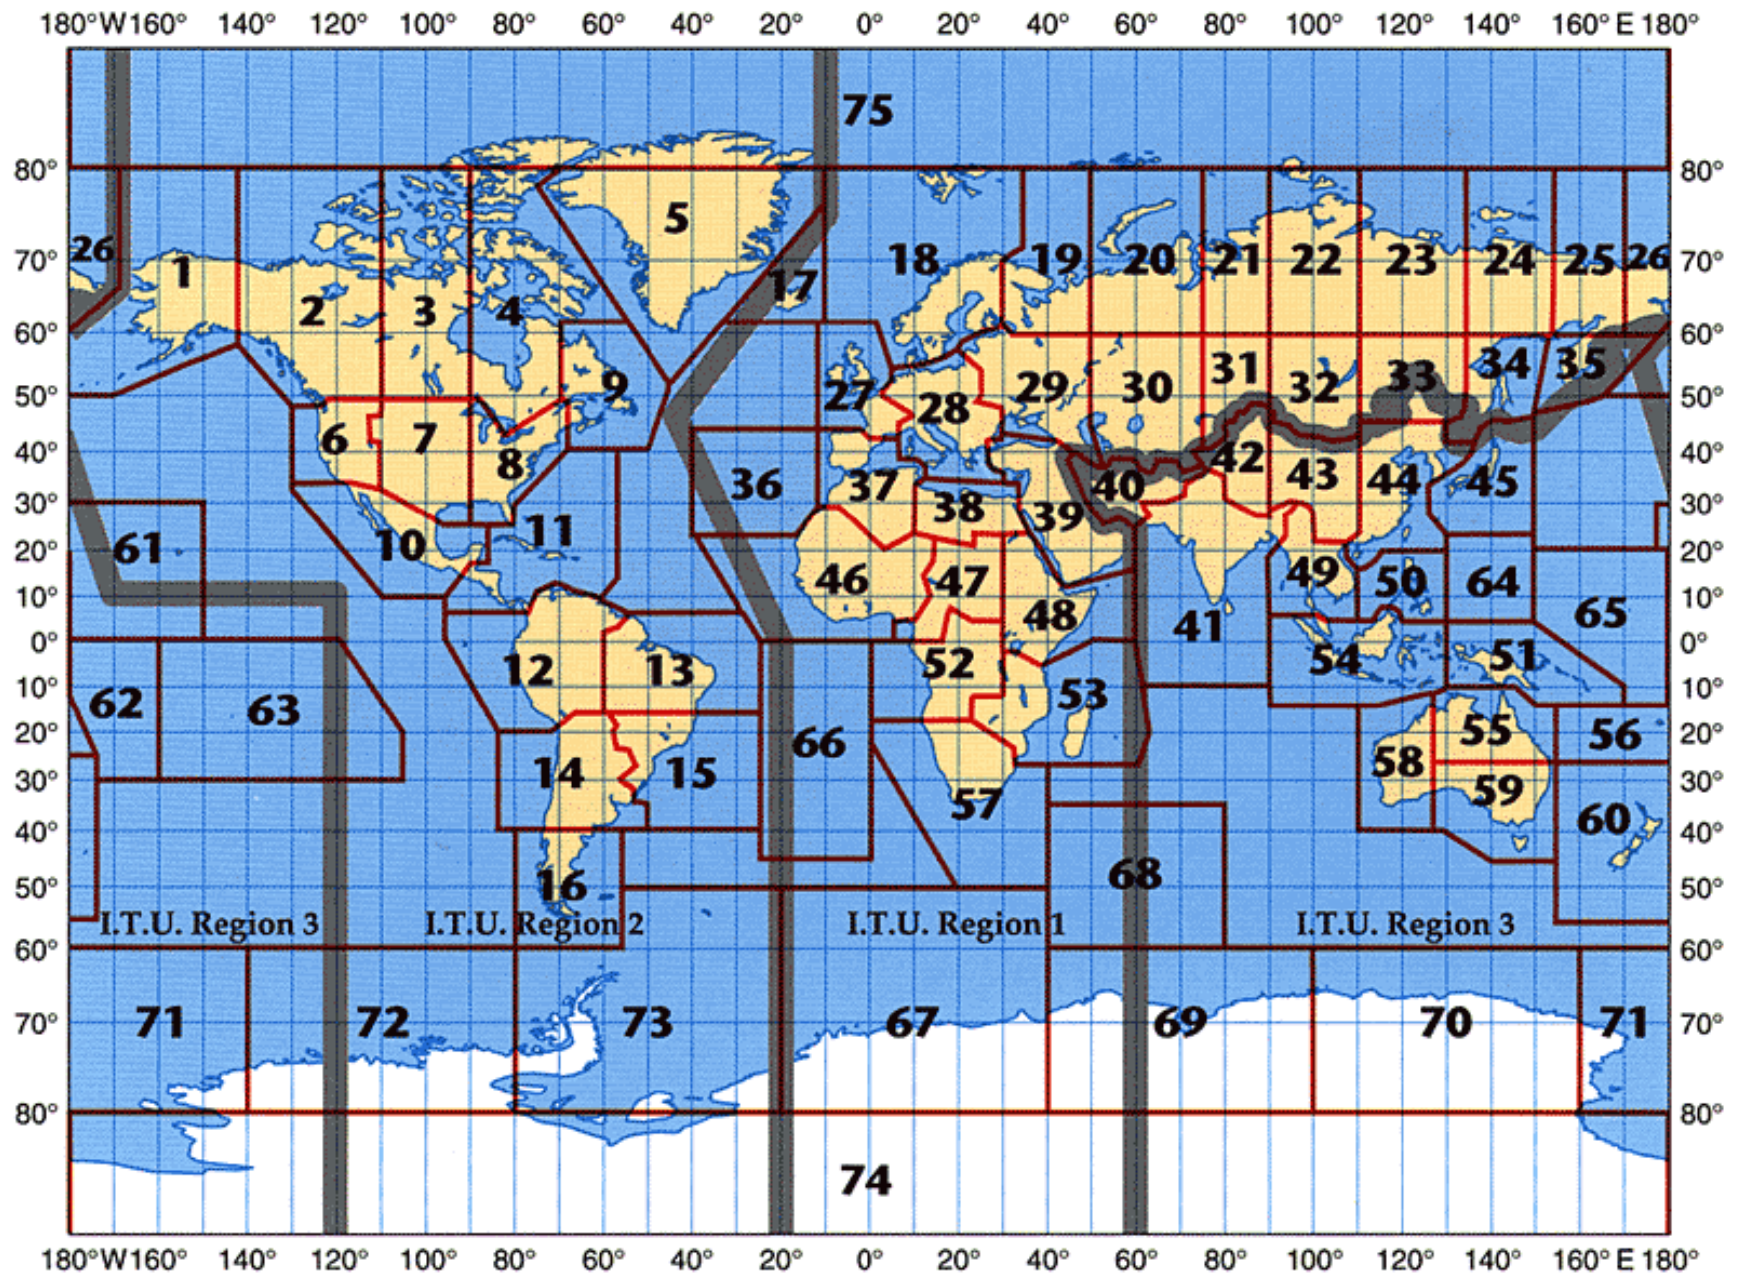

I.T.U. ZONES AND REGIONS

Copyright 1995 by GeoSystems Global Corp

HQ and the Location

- Zone 18, OH, OH0, SM, LA
- Zone 28 DL, SP, I, OK, OM, ON, PA...
- Zone 29 YL, LY, ES, UA3, UA4, UA6, UX...

- Lot of one pointers for R3HQ, DA0HQ, YL4HQ and SN0HQ

HQ and the Location

- Zone 18, OH, OH0, SM, LA
- Zone 28 DL, SP, I, OK, OM, ON, PA...
- Zone 29 YL, LY, ES, UA3, UA4, UA6, UX...

- Lot of one pointers for R3HQ, DA0HQ, YL4HQ and SN0HQ

- **SRAL HQ is in the Aruba of Europe !**

HQ and the realised Score

• Band	QSO	Qpoints	points/QSO	Z	HQ
• 160	239	599	2.51	7	19
• 80	1102	2714	2.46	24	29
• 40	1929	5807	3.01	37	38
• 20	5061	19355	3.82	54	50
• 15	3152	12338	3.91	57	52
• 10	912	2720	2.98	28	32
• -----					
• Totals	12395	43533	3.51	207	220